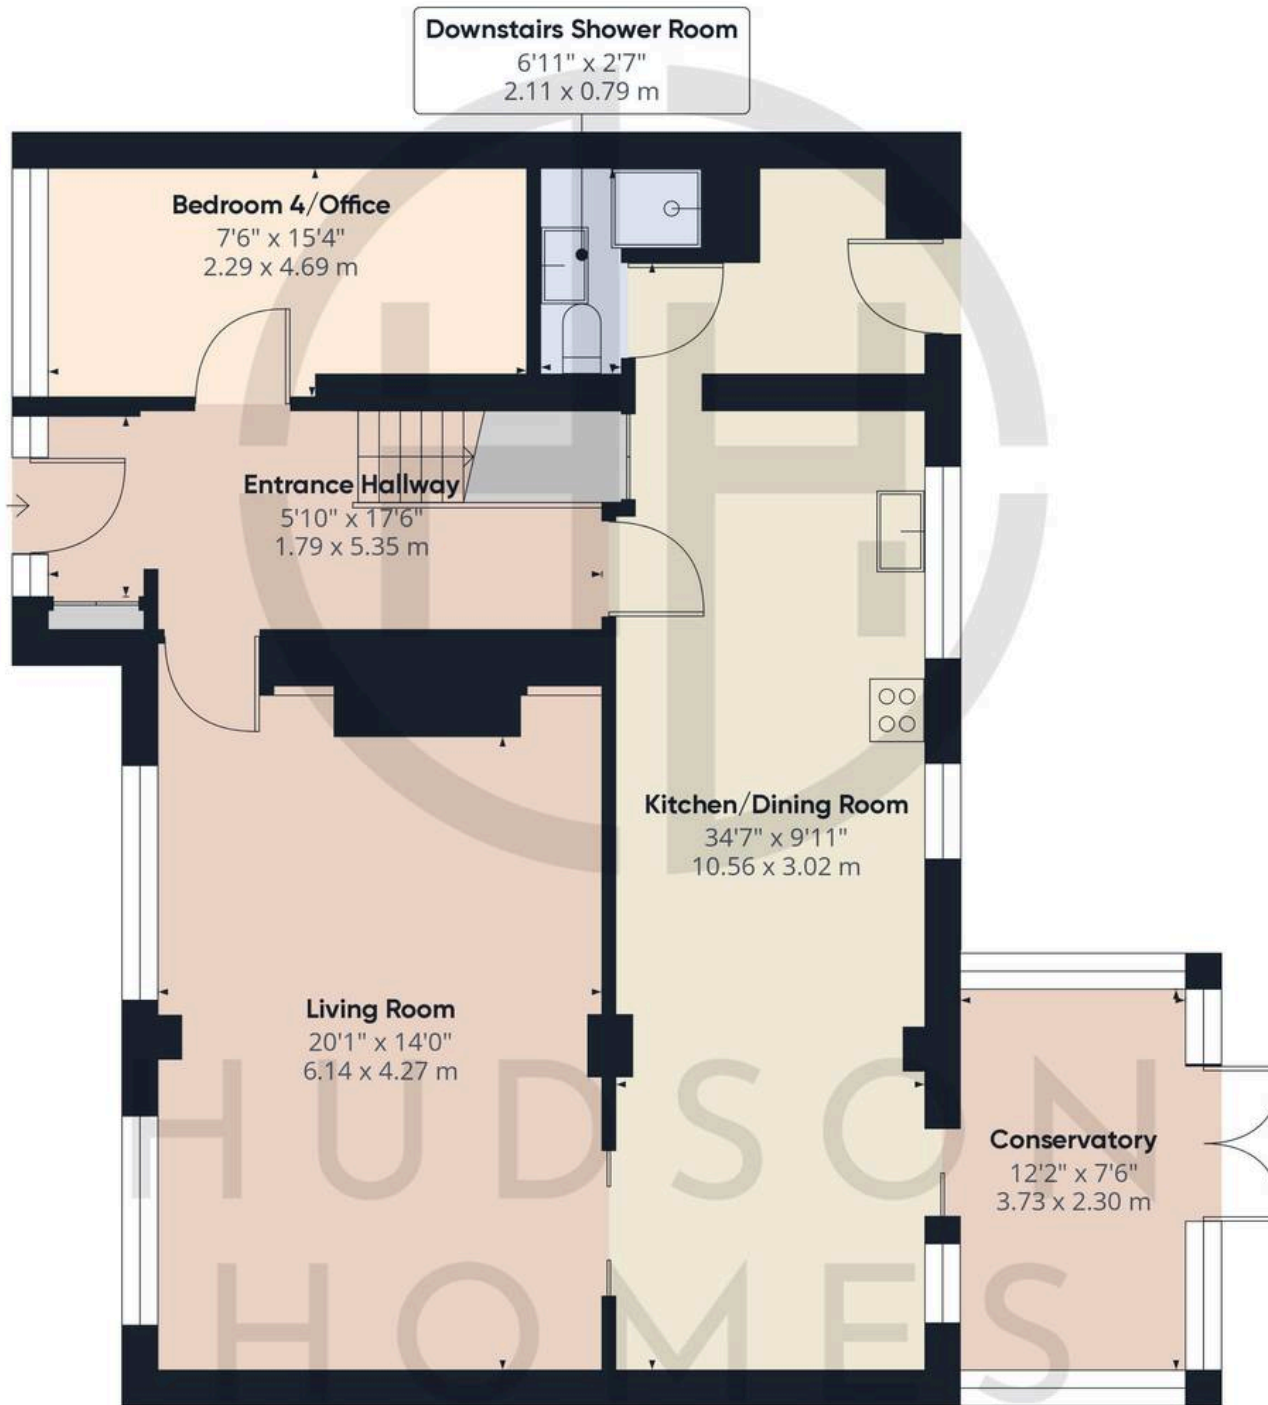

Floor 0 Building 1

Approximate total area⁽¹⁾

998.25 ft²
92.74 m²

(1) Excluding balconies and terraces

While every attempt has been made to ensure accuracy, all measurements are approximate, not to scale. This floor plan is for illustrative purposes only.

Calculations are based on RICS IPMS 3C standard.

GIRAFFE 360